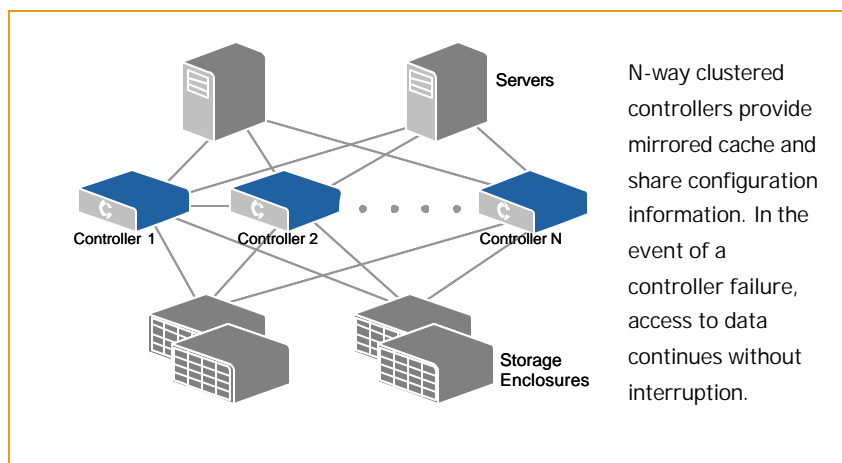

SCALE WITHOUT RESTRICTION

Compellent's controllers scale to meet your business needs. While some enterprises may require a single controller, others will require two or more. Choose the level that meets your needs and add additional controllers at any time, without architectural constraints from your storage system. Performance and connectivity scale with additional controllers.

CONTINUOUS OPERATION

Dynamic Controllers provides non-disruptive code loads. New features and hardware can be tested online, maximizing uptime.

Capabilities

- Automatic controller failover
- N-way scaling of availability and performance
- Active - Active controllers
- Fully mirrored, battery backed cache
- Non-disruptive code load

Benefits

- Tailor the business continuity resilience level to your requirements
- Achieve the scalable performance needs of your business without restrictions from your storage system
- Maximize uptime and complete maintenance during regular business hours